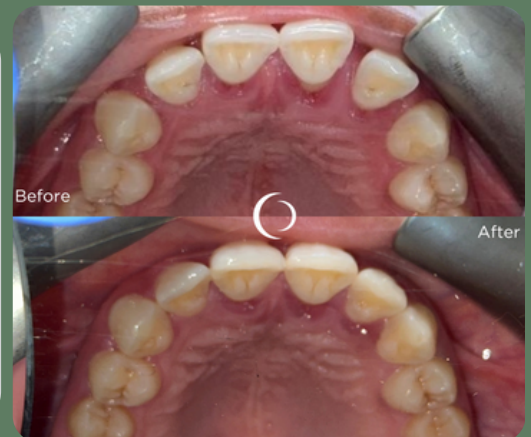

*Only on completion of Invisalign treatment

T: 01483 535220

E: enquiries@guildforddentalcentre.co.uk

Thank you for reading

Vol .03 Newsletter